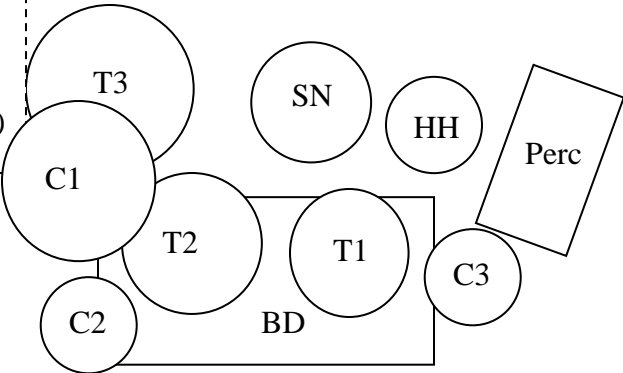

# Boat Drunks Stage Plot

**Larry (Lister)**  
 Kick/Sn/3 tom kit  
 HH/Ride/2 crash  
 Perc. Rack (needs cond mic)

**Andy (Gaines)**  
 2 Keyboards  
 (2 - 1/4" out for mono/ 4 for stereo)  
 Vocal

Harp Rig

**Mike (Miller)**  
 Bass (XLR line)  
 Vocal

Voc 3

Voc 2

Voc 1

FOR INPUT LIST, [PLEASE CLICK HERE](#) TO VIEW OUR MONITOR SET UP.